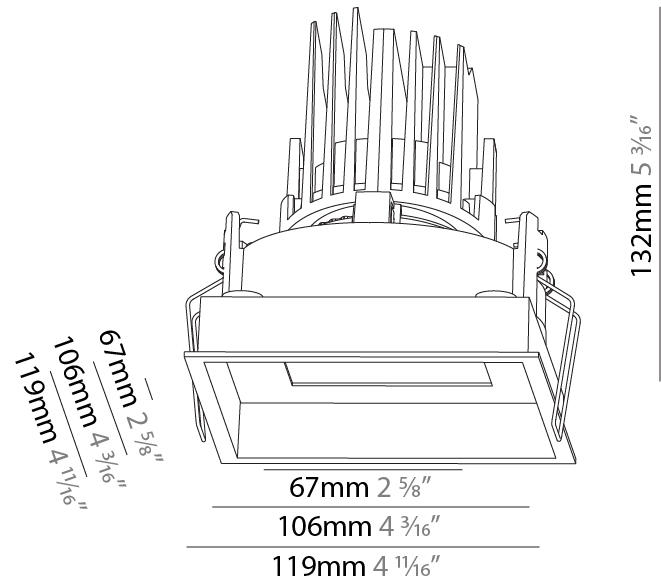

ELECTRICAL

Lamp Type: LED (Zhaga Standard)
Input Wattage (W): 13.2 / 16.5
Total Output Wattage (W): 12 / 14
Dimming: Tri-Mode (Non-Dimming and Phase Dimming (120Vac only) and 0-10V Dimming)
Driver Included: No
Driver Location: Recessed Housing
Driver Type: Constant Current - Universal
Driver Class: Class 2
Housing: See components
Input Voltage (V): 120 - 277
Constant Current (MA): 350

LED

Number of LEDs: 1
Color Temperature (°K): 2700 / 3000 / 3500 / 4000
Max. Delivered Lumen (lm): 850 / 950 / 1029 / 1050
Nominal Lumen (lm): 960 / 1070 / 1156 / 1180
CRI: >90 CRI
Lamp Life (hrs): 50000

OPTICAL

Reflector°: 10
Adjustability: Rotational 355°; Tilt 30°

RATINGS AND CERTIFICATIONS

Certified By: Certified for North American Standards
Zaneen Lighting Inc. © 2024, T 1800-388-3382, F 416-247-9319, www.zaneen.com

Available for International specifications by adding "INT" at the end of the existing Model #. For assistance on 'custom' specifications, contact zteam@zaneen.com.
In a constant effort to supply the best product, we reserve the right to change specifications or materials without notice. The most recent specification sheets are found at zaneen.com