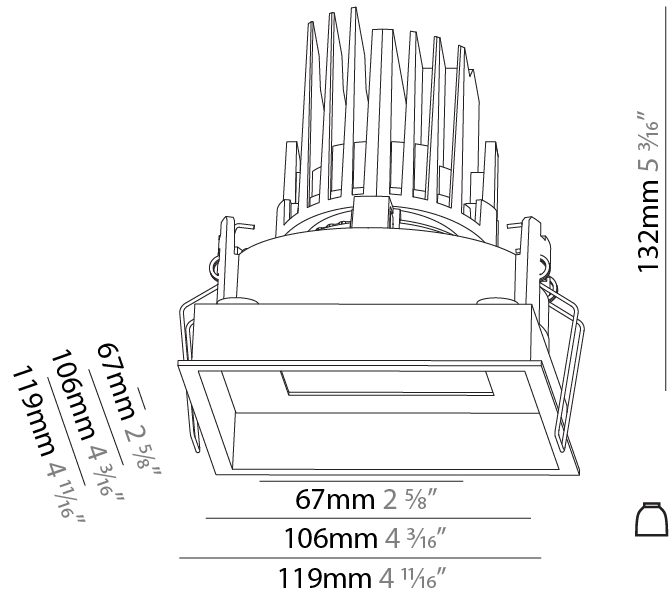

PHYSICAL
Shape: Square
Length (mm): 119
Length (in): 4 11/16
Width (mm): 119
Width (in): 4 11/16
Depth (mm): 132
Depth (in): 5 3/16
Ceiling Thickness (mm): 10 / 12.5 / 15
Ceiling Thickness (in): 3/8 or 1/2 or 9/16
Min. Recessing Depth (mm): 150
Min. Recessing Depth (in): 5 7/8
Light Distribution: Adjustable / Downlight
Weight (kg): 0.607
Weight (lbs): 1.34
Fixture Finish: SSR / BKV / CWI / CRY / HAB / LAG / UFT / ITA / RUA / RUR / MIC / FTG / MYG / TWT / LOD / PUS / FRO / FUP / KIA / POP / BLS / SPG / MEY / GOH / GUM / CHC / COM / ABZ / JAG / OBR / MOS / ROR
Fixture Material: Aluminum Die Cast
Cut-out Measurements: 114mm / 4 1/2" x 114mm / 4 1/2"

ELECTRICAL
Lamp Type: LED (Zhaga Standard)
Input Wattage (W): 16.5
Total Output Wattage (W): 14
Dimming: Tri-Mode (Non-Dimming and Phase Dimming (120Vac only) and 0-10V Dimming)
Driver Included: No
Driver Location: Recessed Housing
Driver Type: Constant Current - Universal
Driver Class: Class 2
Input Voltage (V): 120 - 277
Constant Current (MA): 500

LED
Number of LEDs: 1
Color Temperature (°K): 2700 / 3000 / 3500 / 4000
Max. Delivered Lumen (lm): 940 / 980 / 1029 / 1050
Nominal Lumen (lm): 1386 / 1438 / 1511 / 1542
CRI: >90 CRI

OPTICAL
Reflector: 20 / 40 / 60
Adjustability: Rotational 355°; Tilt 30°

RATINGS AND CERTIFICATIONS
Certified By: Certified for North American Standards
IP rating: IP20